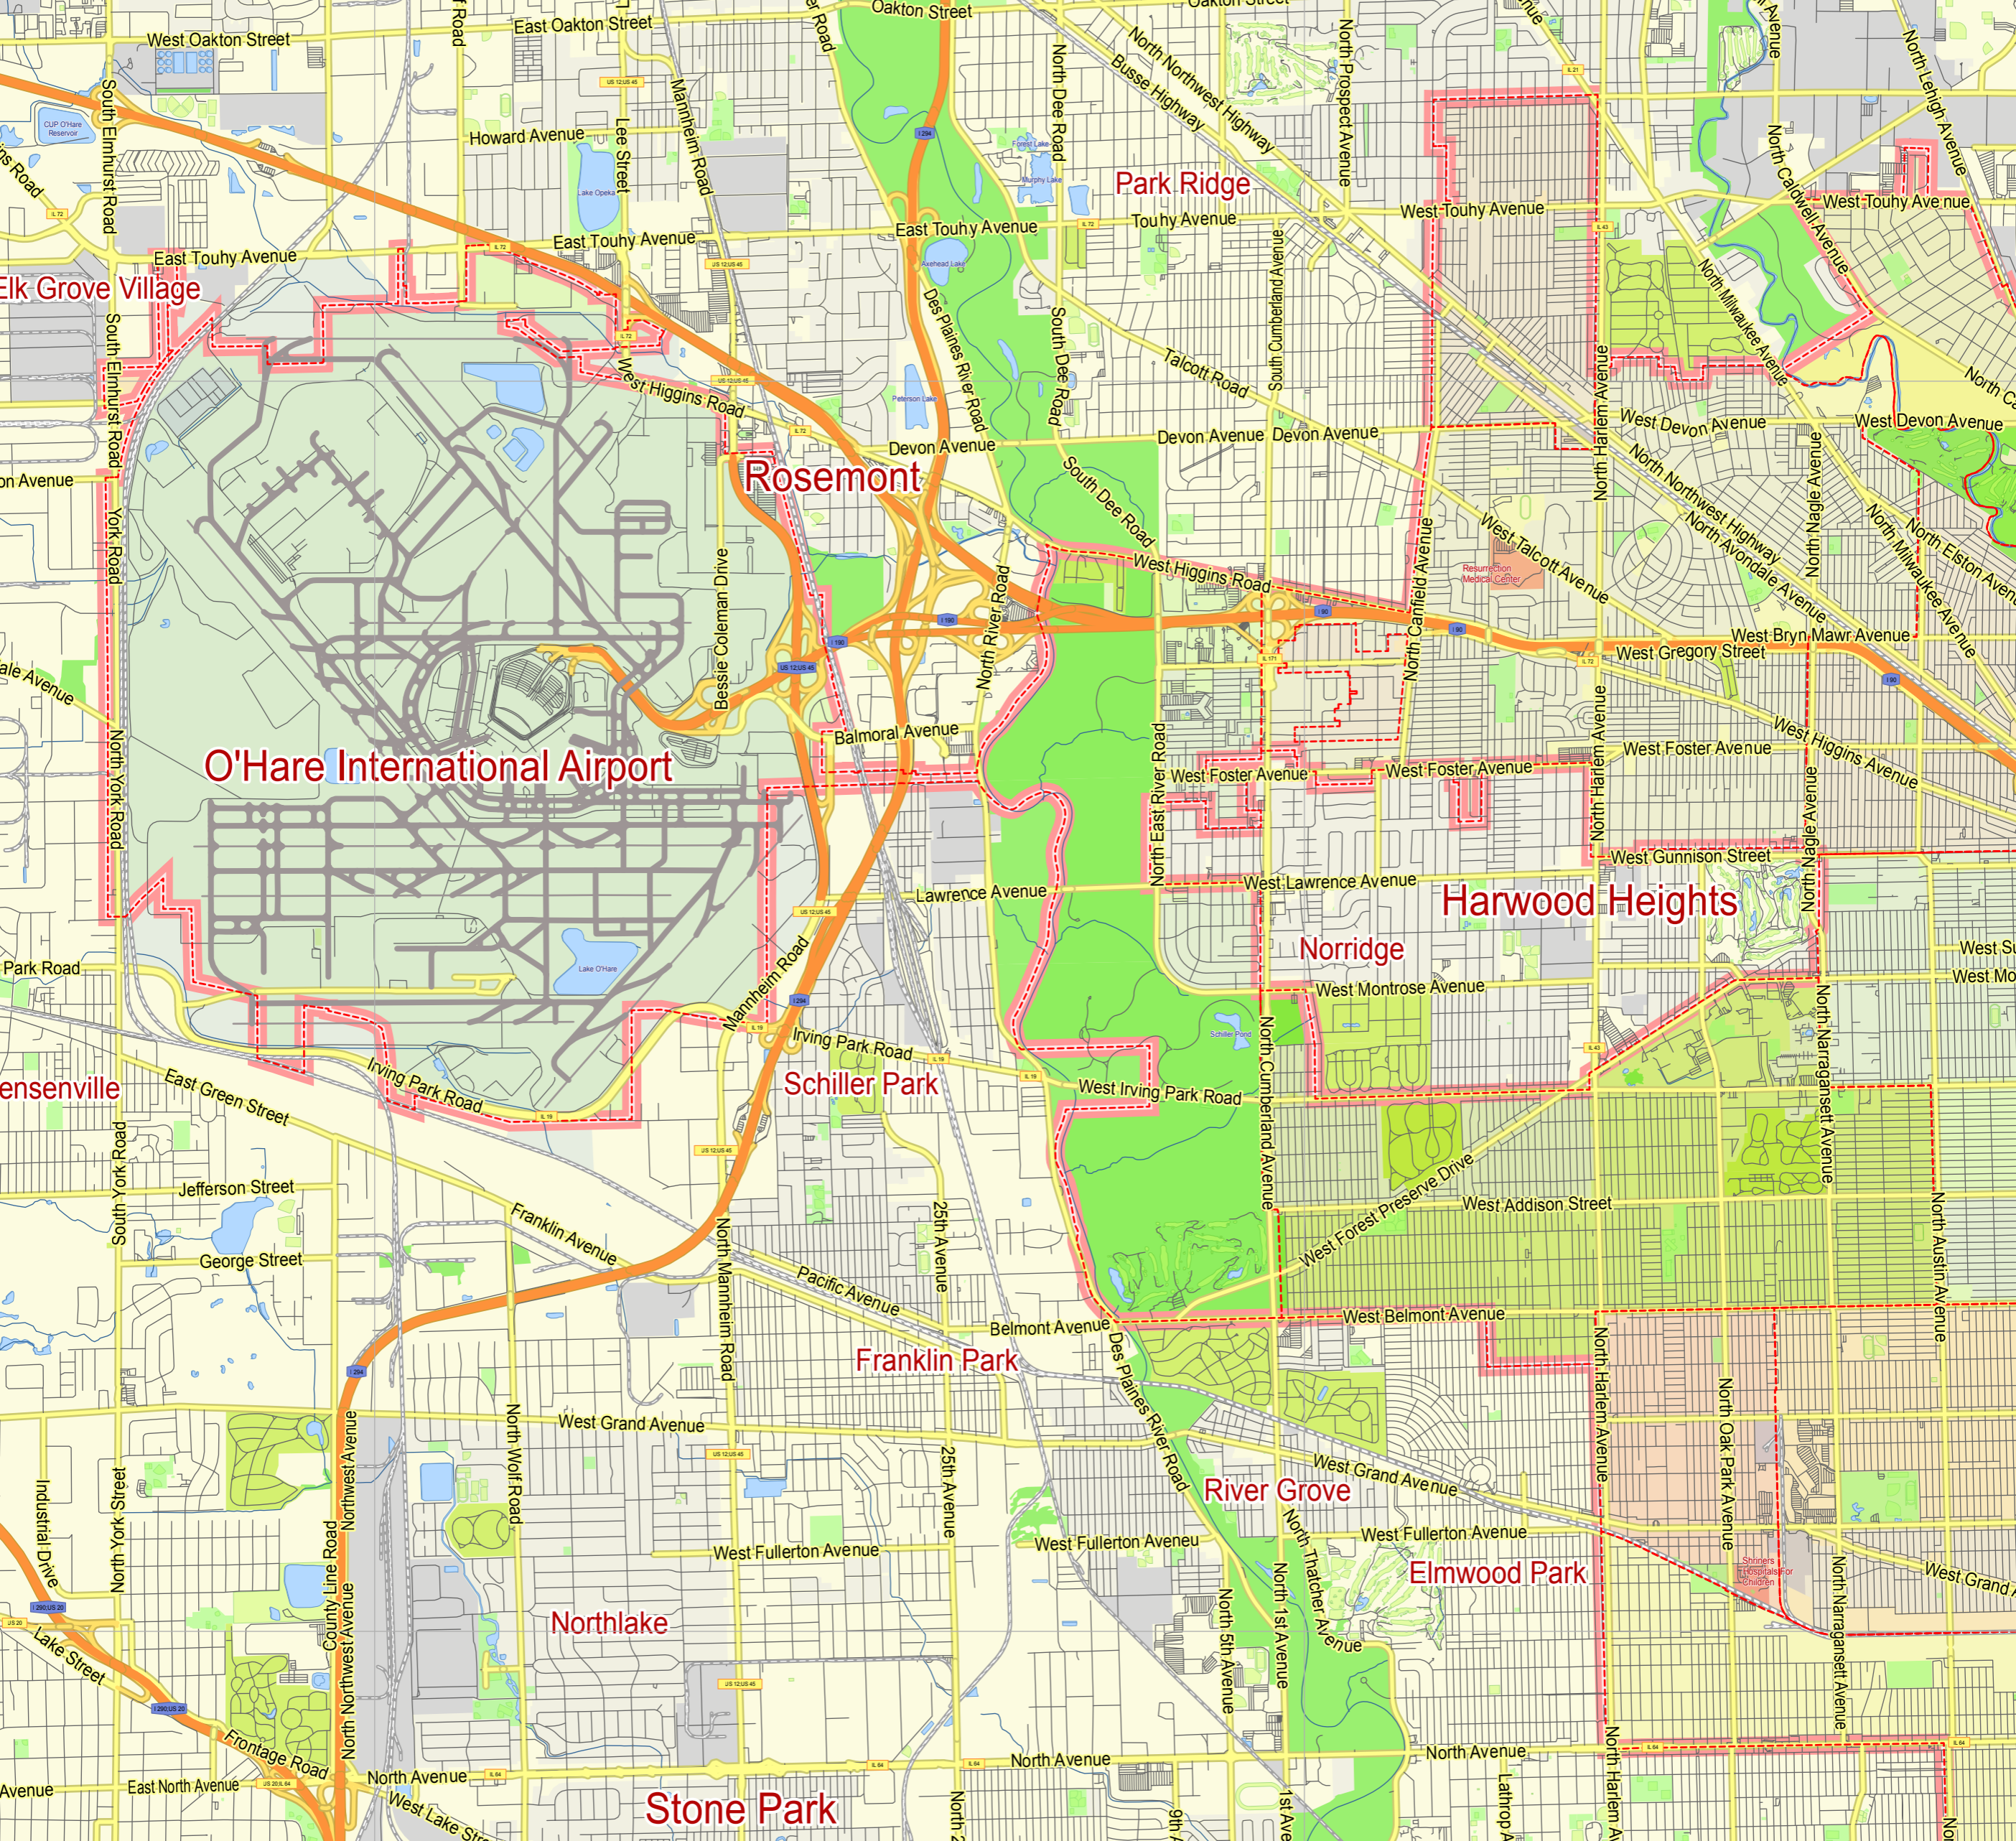

O'Hare International Airport

Park Ridge

Rosemont

Harwood Heights

Norridge

Schiller Park

Franklin Park

River Grove

Elmwood Park

Northlake

Stone Park

Elk Grove Village

Bensenville